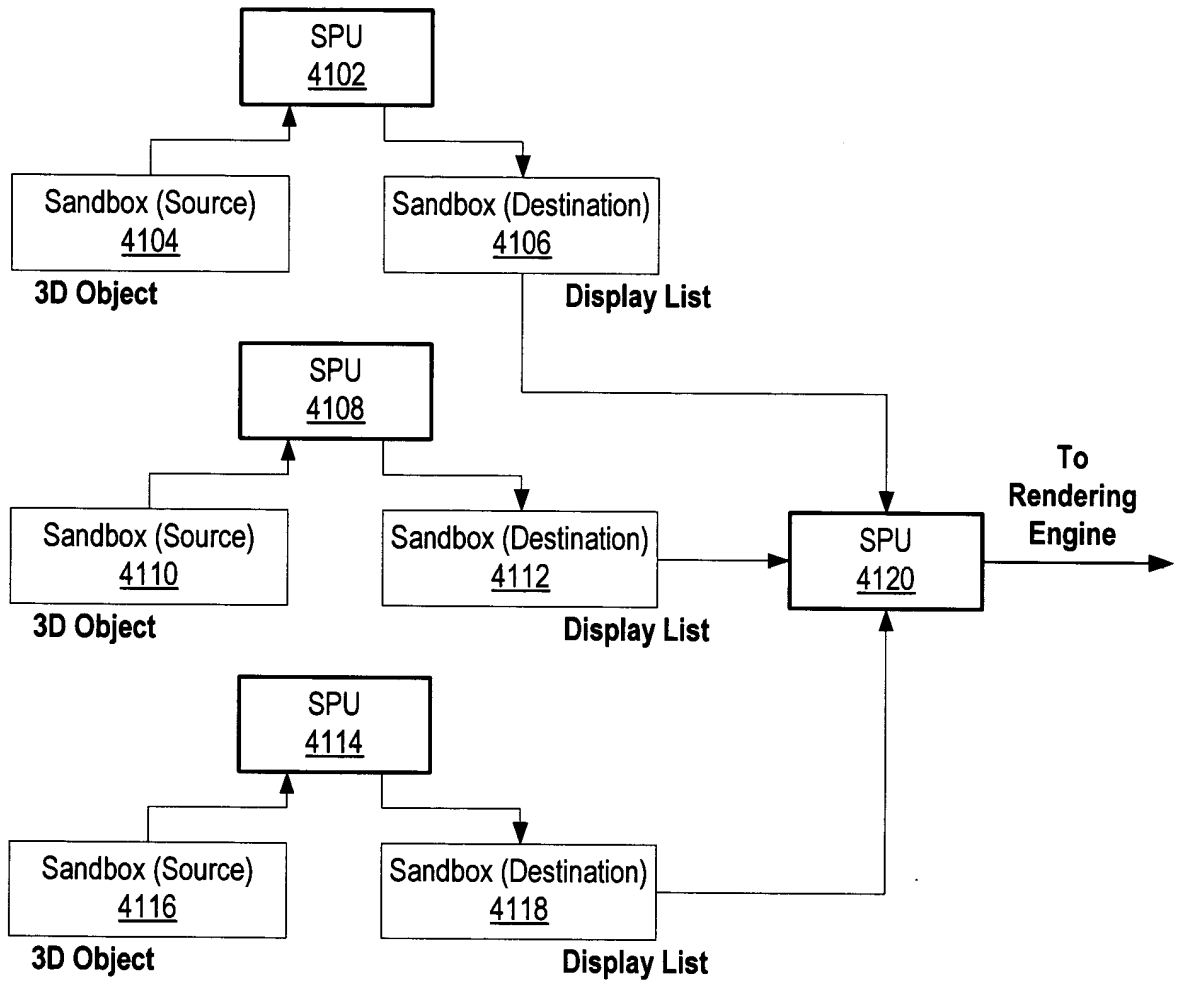

Figure 29

Figure 30

Figure 31

Figure 32

Figure 33

Figure 34

Memory Access Control Table

The diagram shows a table with 64 rows, indexed from 0 to 63. Each row contains four columns: 'Base', 'Size', 'Access Key', and 'Access Key Mask'. Callout 3504 points to the 'ID' column header. Callout 3506 points to the 'Base' column header. Callout 3508 points to the 'Size' column header. Callout 3510 points to the 'Access Key' column header. Callout 3512 points to the 'Access Key Mask' column header. Callout 3502 is an arrow pointing to the table structure.

Figure 35

Figure 36

Figure 37

38 / 60

Figure 38

Figure 39

40 / 60

Figure 40A

Figure 40B

Figure 41

Figure 42

Figure 43

Figure 44

Figure 45

Figure 46

47 / 60

Figure 47

Figure 48

Figure 49

Figure 50

51 / 60

Figure 51

52 / 60

Figure 52